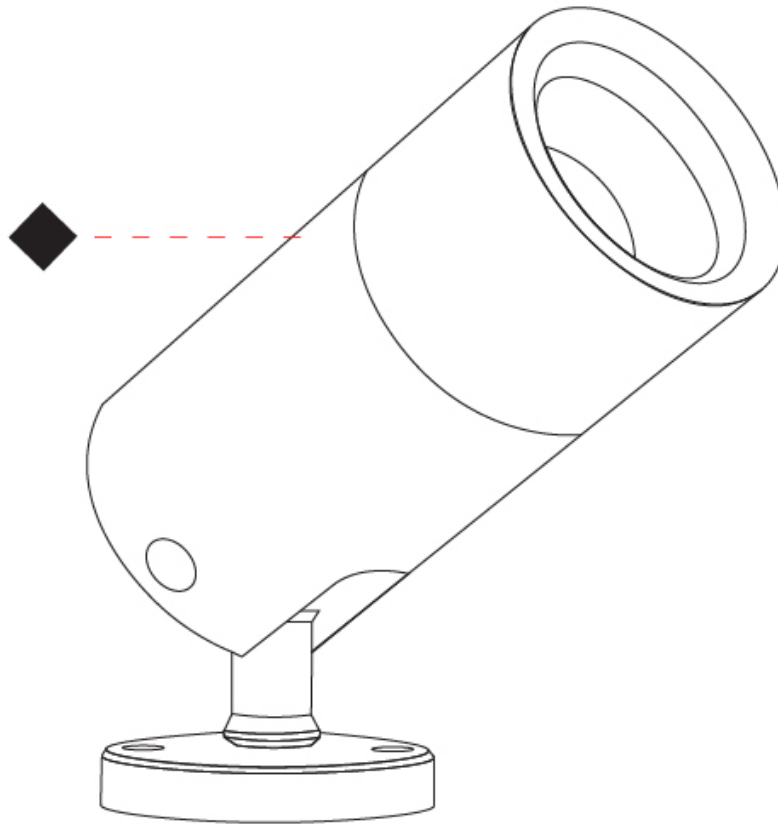

E12F0006-

PROJECT	_____
TYPE	_____
SPECIFIER	_____
QUANTITY	_____
DATE	_____

E