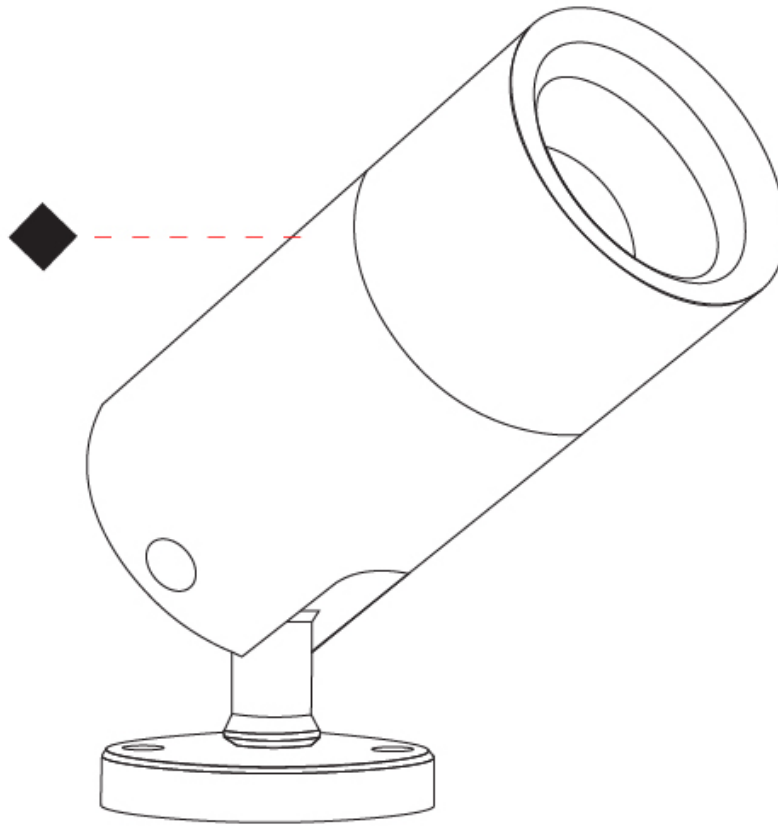

VARIO 60 SURFACE

E12F0005-

PROJECT	_____
TYPE	_____
SPECIFIER	_____
QUANTITY	_____
DATE	_____

E