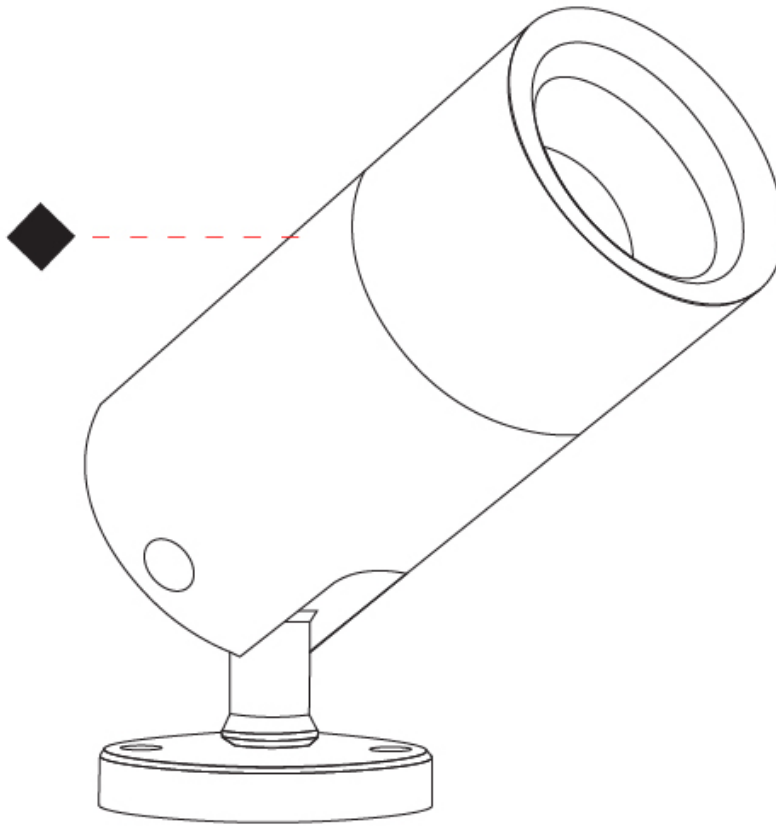

VARIO 60 SURFACE

E12F0007-

PROJECT	_____
TYPE	_____
SPECIFIER	_____
QUANTITY	_____
DATE	_____

E